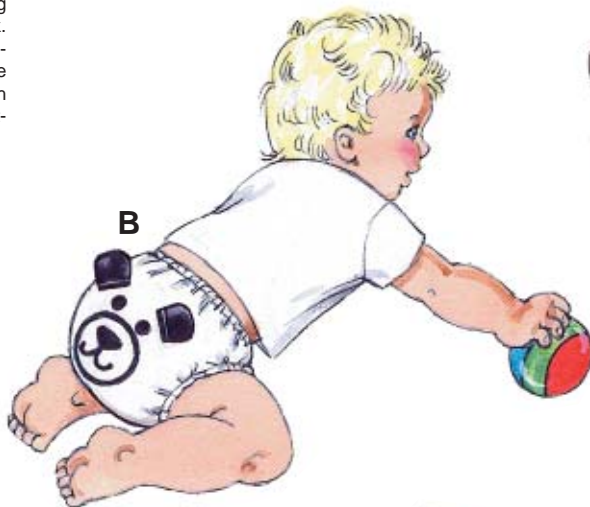

Diaper covers have elastic in casing at waist and leg openings. View B has bear appliqué with contrast ears on back. View C "jean style" diaper cover has a back yoke, patch pockets, and topstitching detail. View D has three ruffles attached to back. View E bib has a front self pocket with Velcro® closures at sides and at back neck. Outside edges are finished with bias tape. View F bib has sleeves with elastic at wrists, tie closure at back neck, and outside edges are finished with bias tape.

□ Fabric
■ Contrast